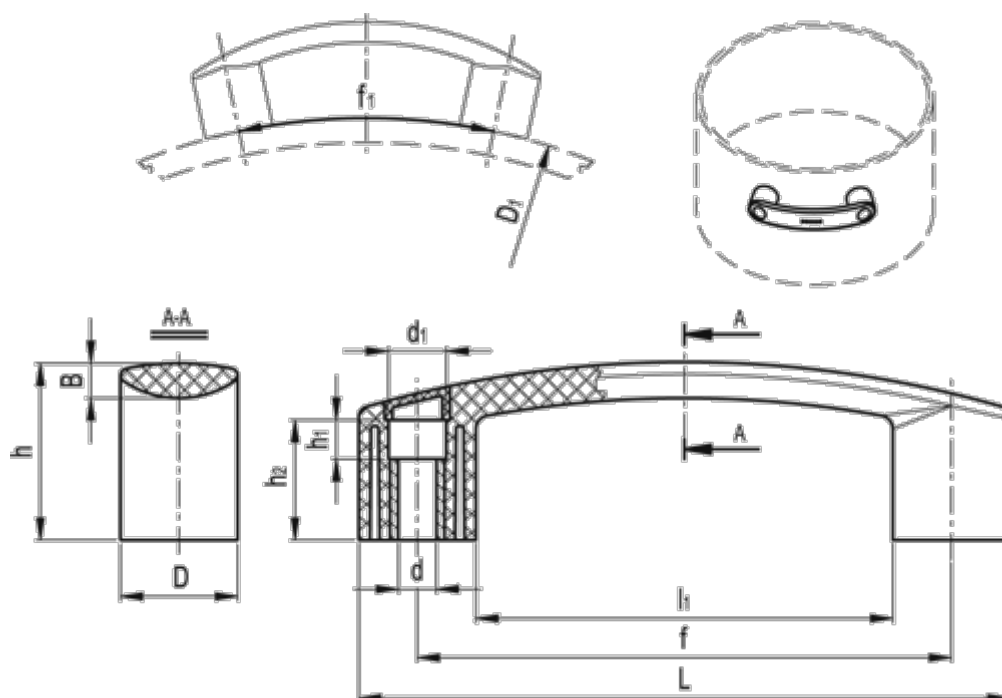

Data Sheet

Article number: 23042603616

Description: E+G Flexible bridge handle
EBP.180-8-FLX-C6 Red

Measures

B = 9.5	L = 178
d = 8.5	l1 = 122
D = 28	Weight (g) = 67
d1 = 13.5	
f = 150	
h = 45	
h1 = 14.0	
h2 = 32.0	